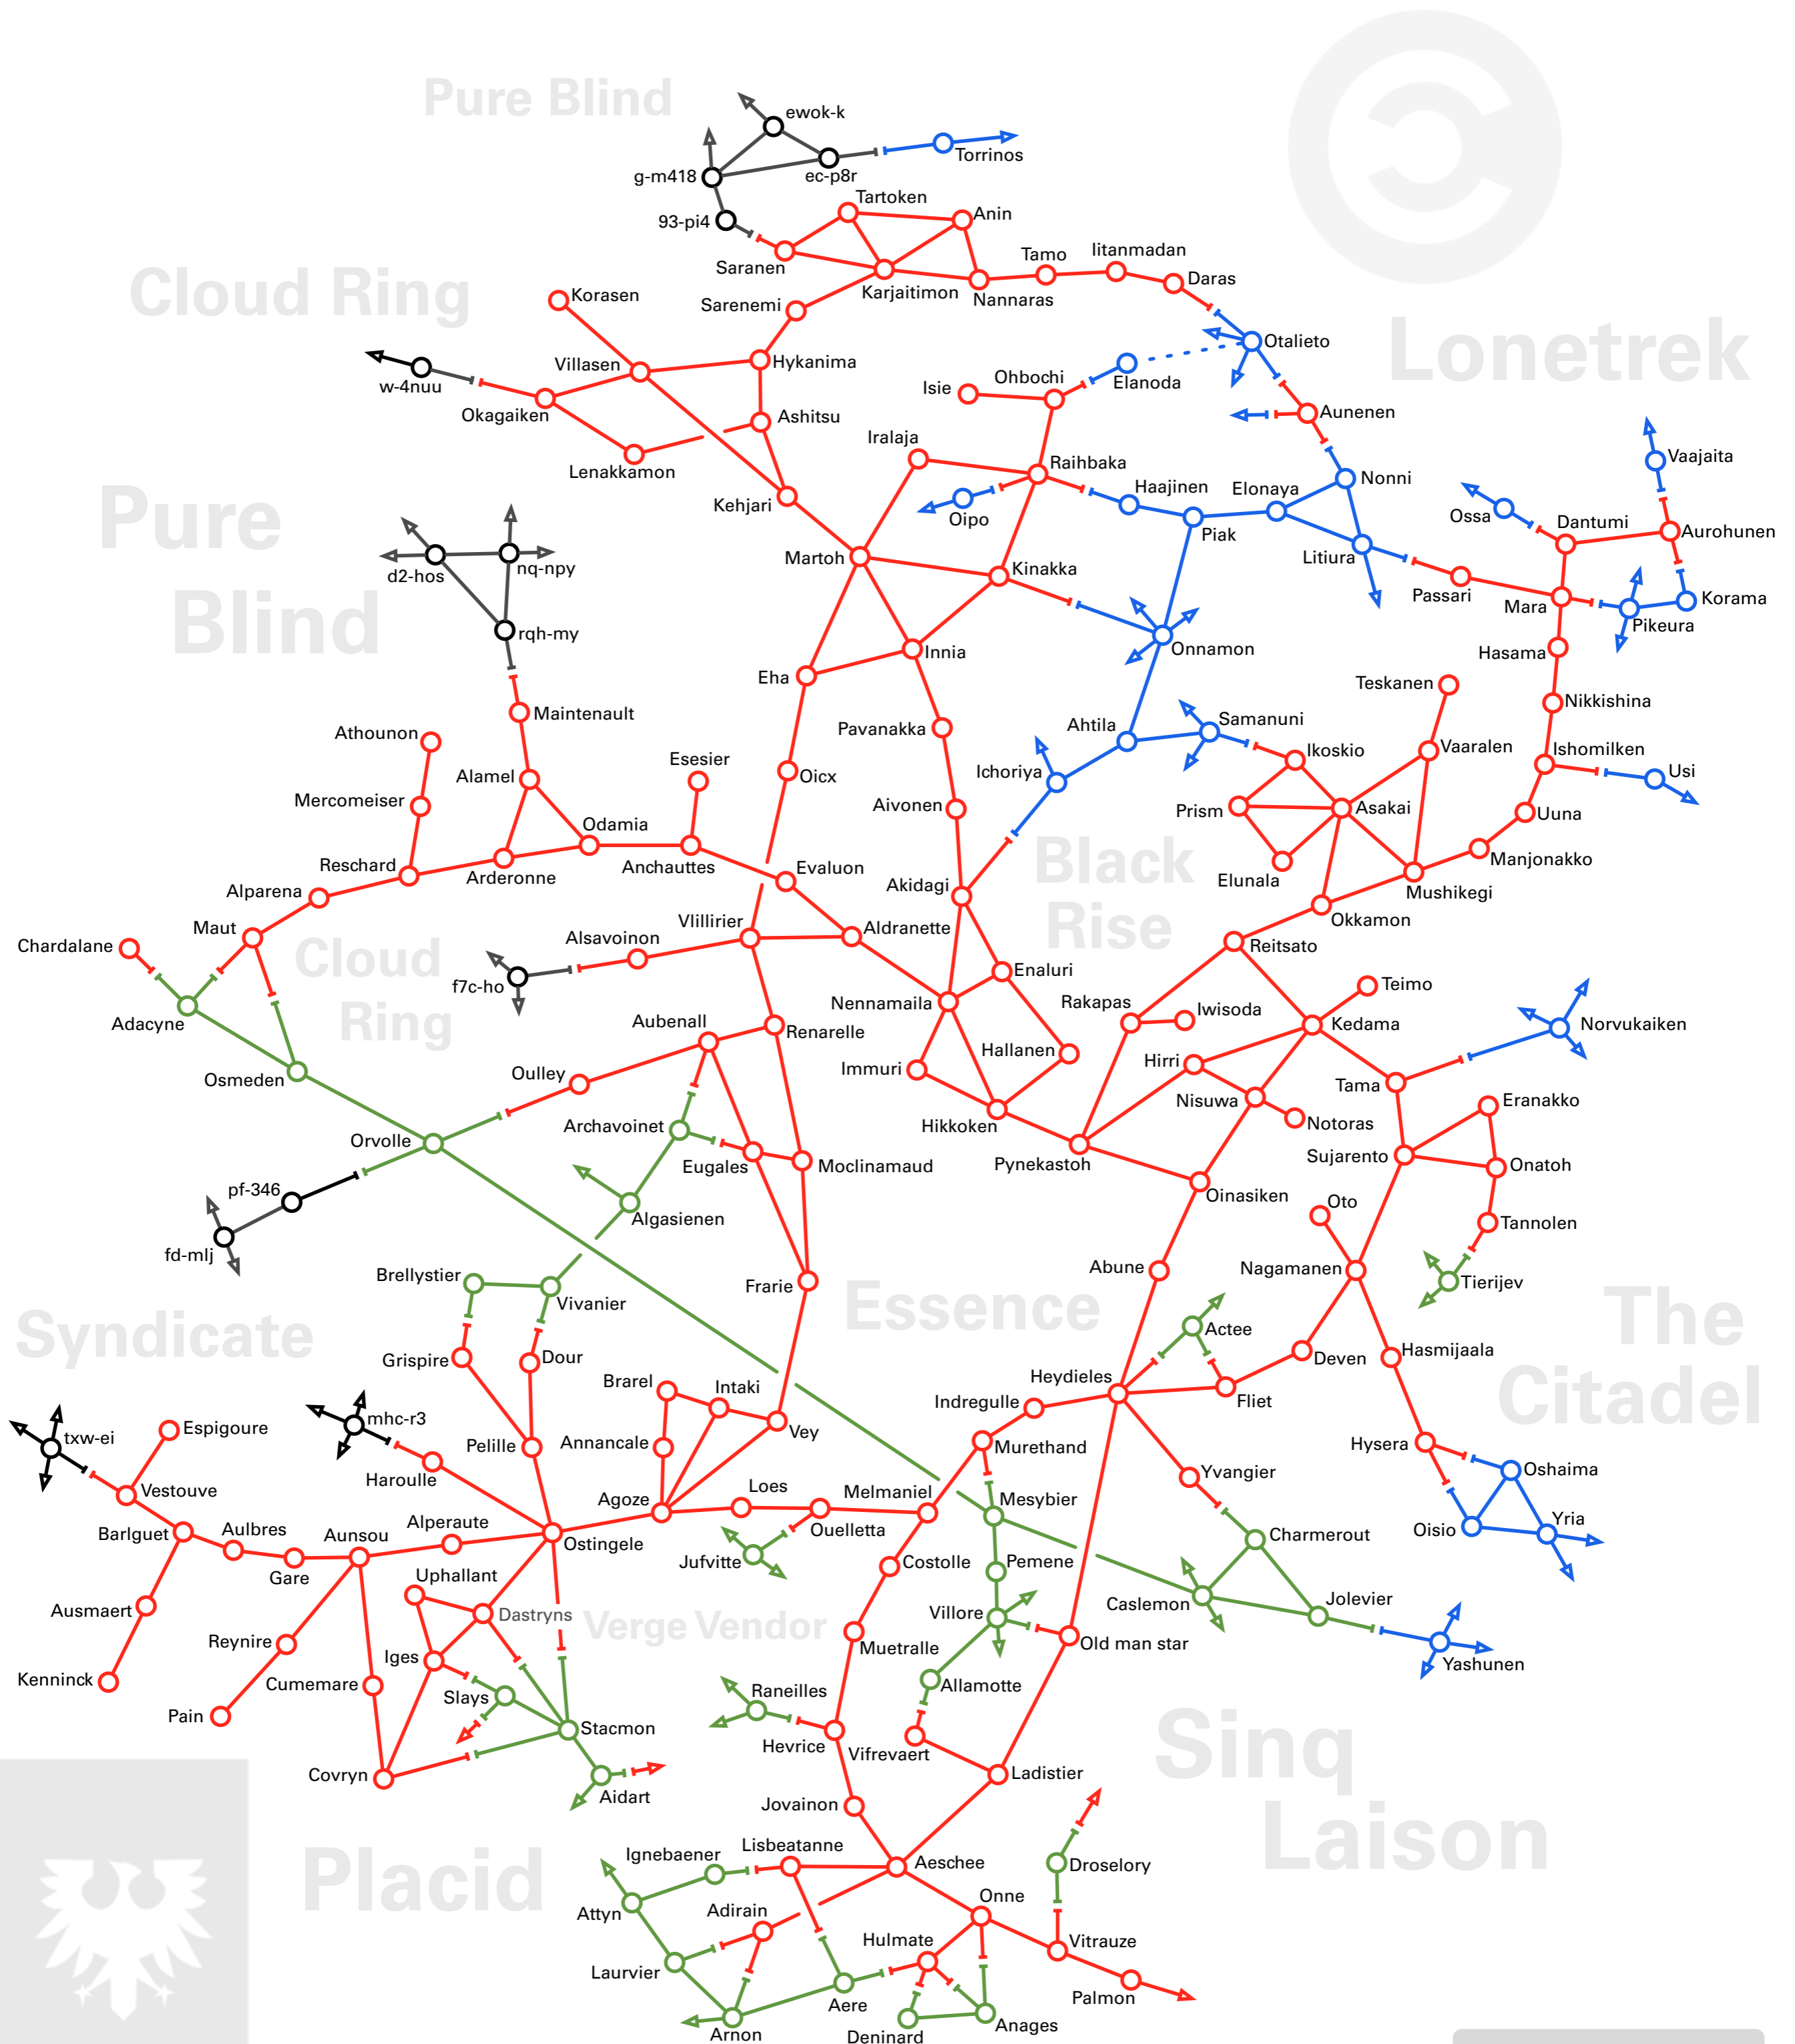

Gallente / Caldari low security regions

Factional warfare map Version 1.1 July 2008

- Low-sec system
- Gallente high-sec
- Caldari high-sec
- Zero dot zero